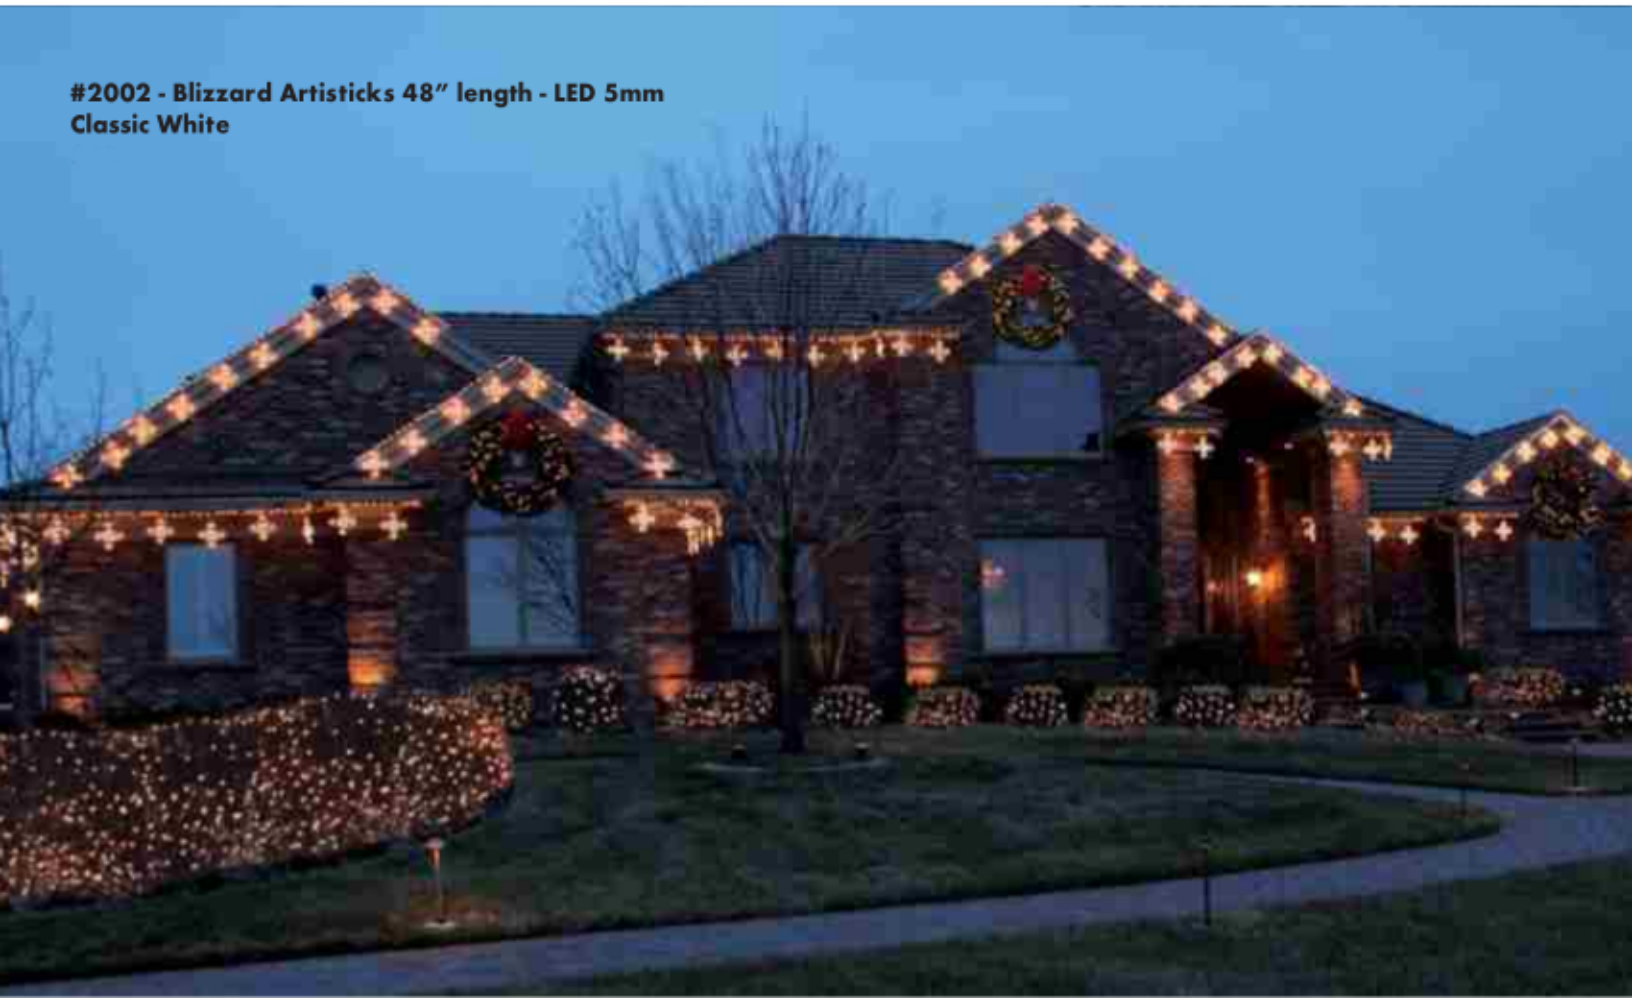

**631-940-9791**

**LongIslandLightDecor.com**

**Info@LongIslandLightDecor.com**

#2001 - Icicle Artisticks 48" length - LED 5mm Classic White

#2002 - Blizzard Artisticks 48" length - LED 5mm Classic White

#2003 - Ice Flurry Artisticks - LED 5mm  
Classic White 48" length